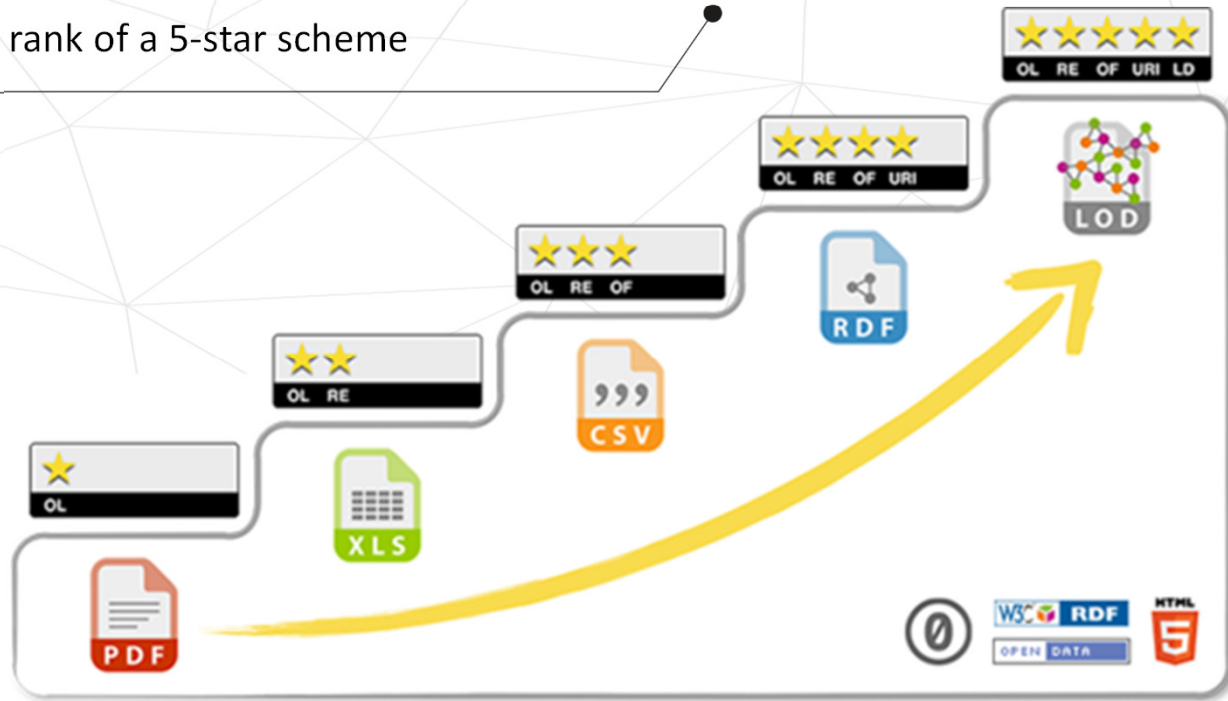

# 1. What is LOD?

LOD: The highest rank of a 5-star scheme

- ★ make your stuff available on the web (whatever format)
- ★★ make it available as structured data (e.g. excel instead of image scan of a table)
- ★★★ non-proprietary format (e.g. csv instead of excel)
- ★★★★ use URLs to identify things, so that people can point at your stuff
- ★★★★★ link your data to other people's data to provide context

Open data

Use URIs to identify things, your data will now be **integrated** into the web.

<https://datos.iepnb.es/recurso/sector-publico/medio-ambiente/ifn/tree/40-1404-A-1-41>

<https://datos.iepnb.es/def/sector-publico/medio-ambiente/ifn#hasBasalArea>

<https://datos.iepnb.es/recurso/sector-publico/medio-ambiente/ifn/basalArea/0.14053039>

The assertion of an RDF triple says that some relationship, indicated by the predicate, holds between the things denoted by subject and object of the triple.

# Linked Open data

With the interconnection of datasets, LOD reaches the highest rank of a 5-star scheme.

Interoperability

[Norma Técnica de Interoperabilidad de Reutilización de recursos de la información](#)